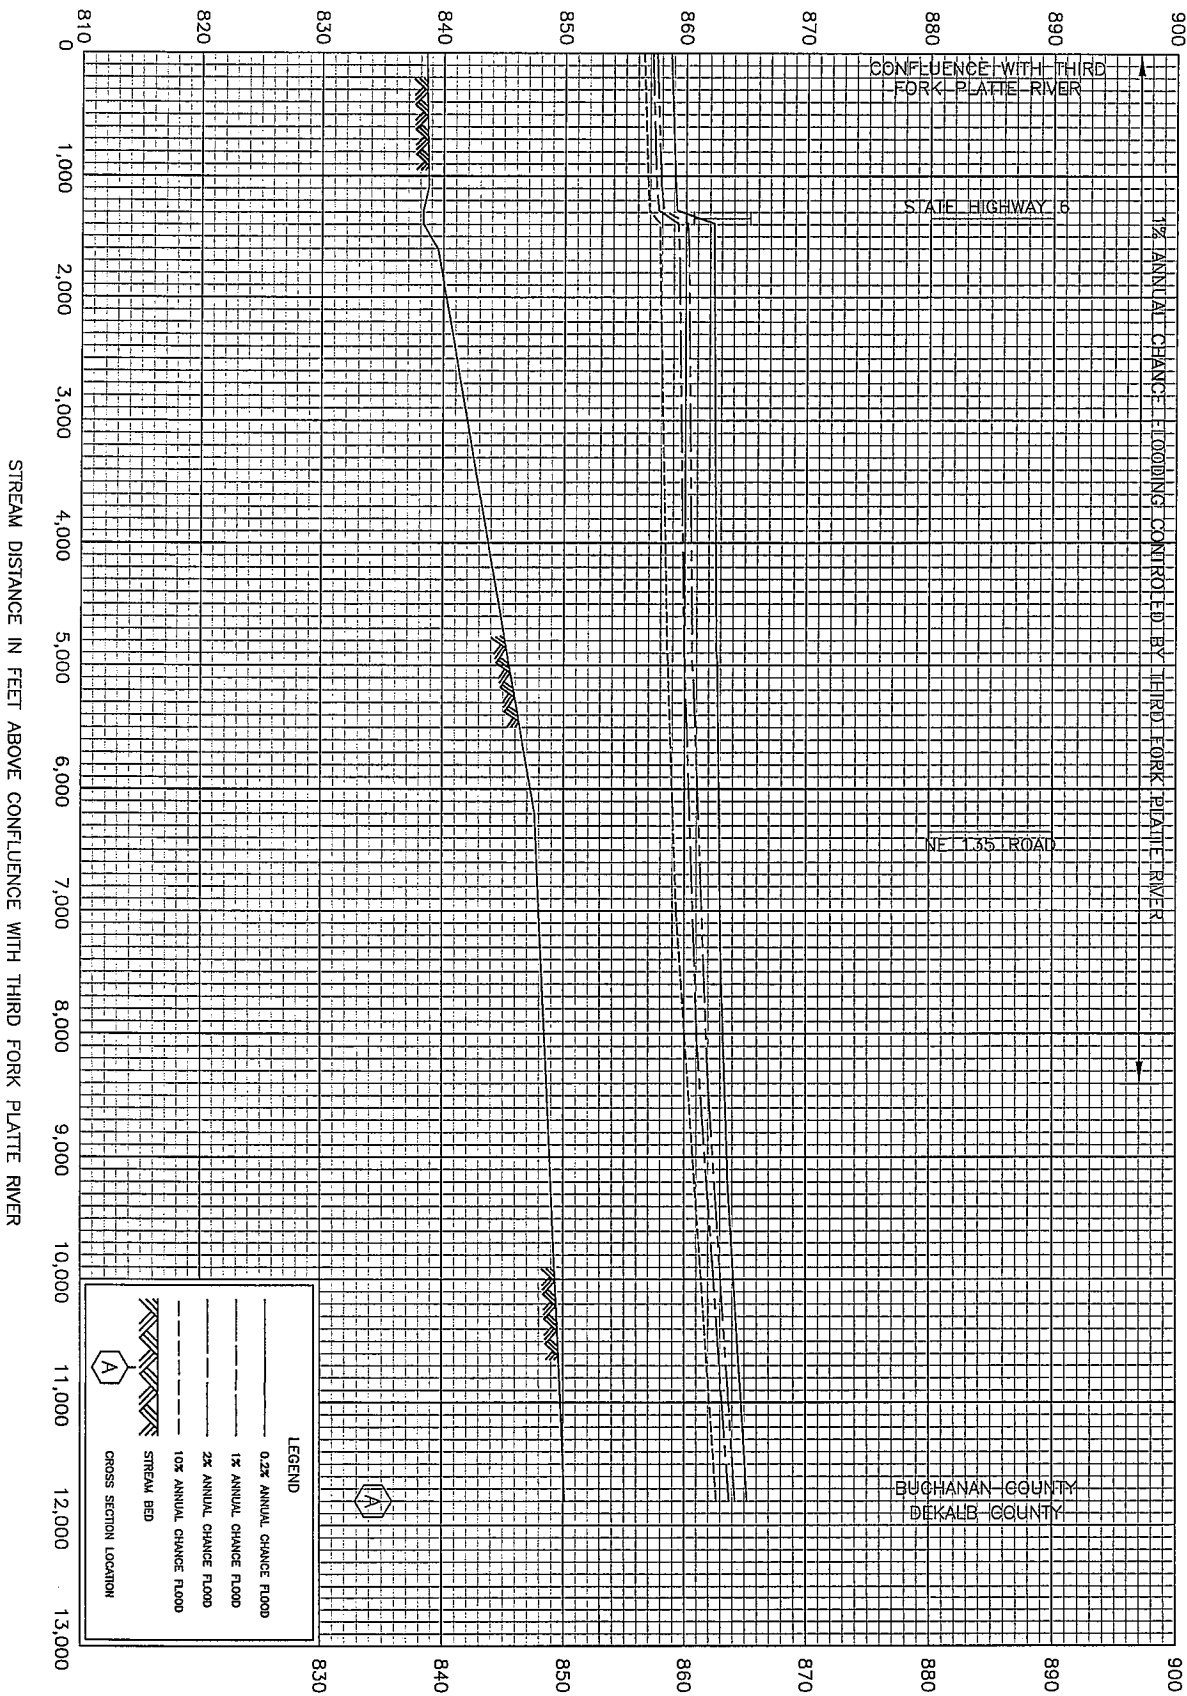

ELEVATION IN FEET (NAVD)

FEDERAL EMERGENCY MANAGEMENT AGENCY  
BUCHANAN COUNTY, MO  
AND INCORPORATED AREAS

FLOOD PROFILES  
LITTLE THIRD FORK PLATTE RIVER

30P